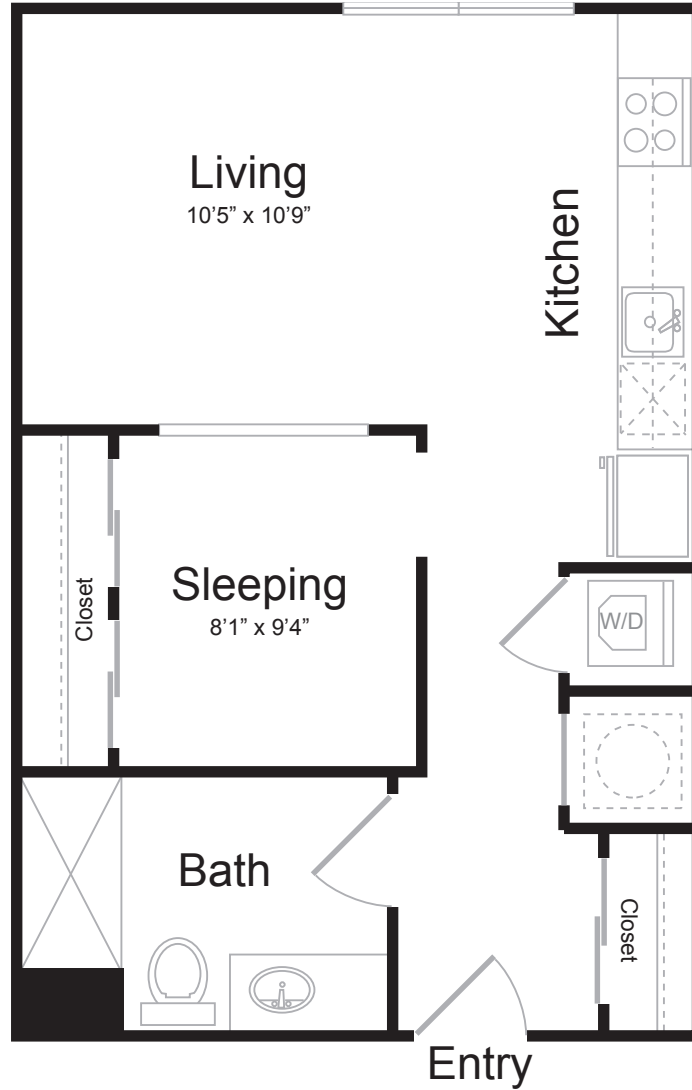

S2

STUDIO / 1 BATH

488

SQ. FT.

 <p>BREWERS BLOCK</p>	3234 Liberty Ave. Pittsburgh, PA 15201
	www.brewersblockpgh.com

* Pricing and availability are subject to change. Rent is based on monthly frequency. Additional fees may apply, such as but not limited to package delivery, trash, water, amenities, etc.

** Floorplans are artist's rendering. All dimensions are approximate. Actual product and specifications may vary in dimension or detail. Not all features are available in every apartment. Please see a representative for details.