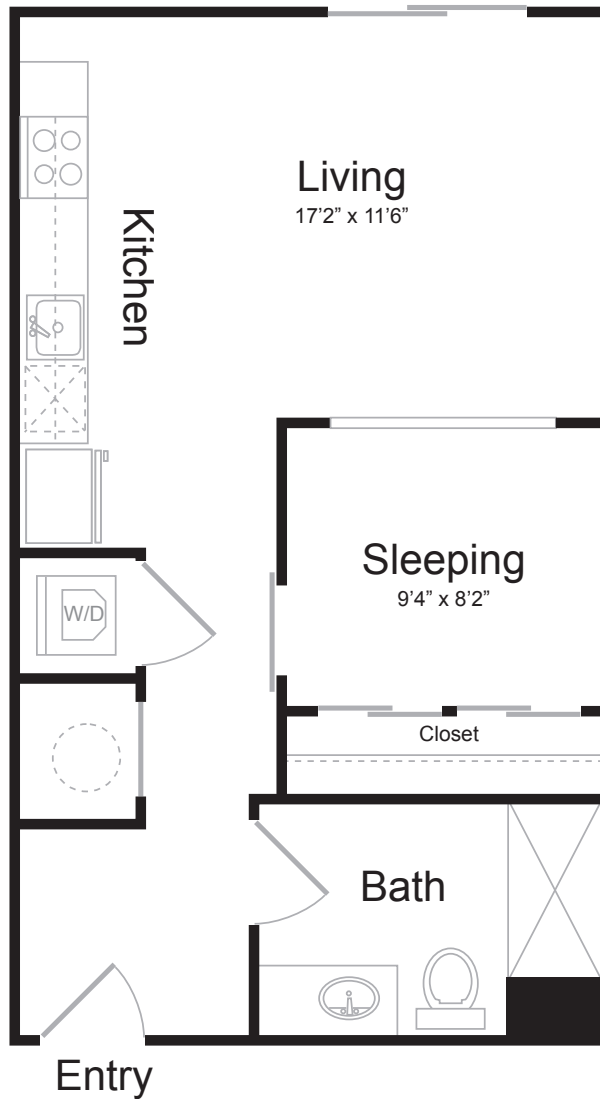

# S4

STUDIO / 1 BATH

# 495

SQ. FT.

 <p><b>BREWERS BLOCK</b></p>	3234 Liberty Ave.   Pittsburgh, PA 15201
	<a href="http://www.brewersblockpgh.com">www.brewersblockpgh.com</a>

\* Pricing and availability are subject to change. Rent is based on monthly frequency. Additional fees may apply, such as but not limited to package delivery, trash, water, amenities, etc.

\*\* Floorplans are artist's rendering. All dimensions are approximate. Actual product and specifications may vary in dimension or detail. Not all features are available in every apartment. Please see a representative for details.