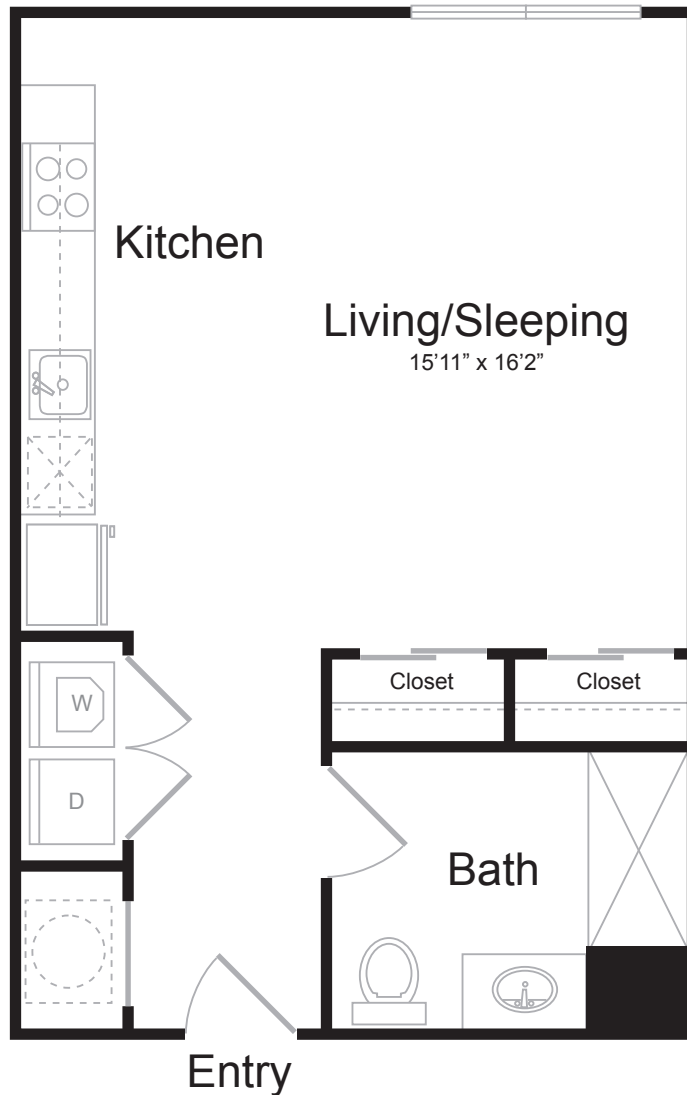

S7

STUDIO / 1 BATH

516

SQ. FT.

| | |
|---|--|
|  <p>BREWERS BLOCK</p> | 3234 Liberty Ave. Pittsburgh, PA 15201 |
| | www.brewersblockpgh.com |

* Pricing and availability are subject to change. Rent is based on monthly frequency. Additional fees may apply, such as but not limited to package delivery, trash, water, amenities, etc.

** Floorplans are artist's rendering. All dimensions are approximate. Actual product and specifications may vary in dimension or detail. Not all features are available in every apartment. Please see a representative for details.