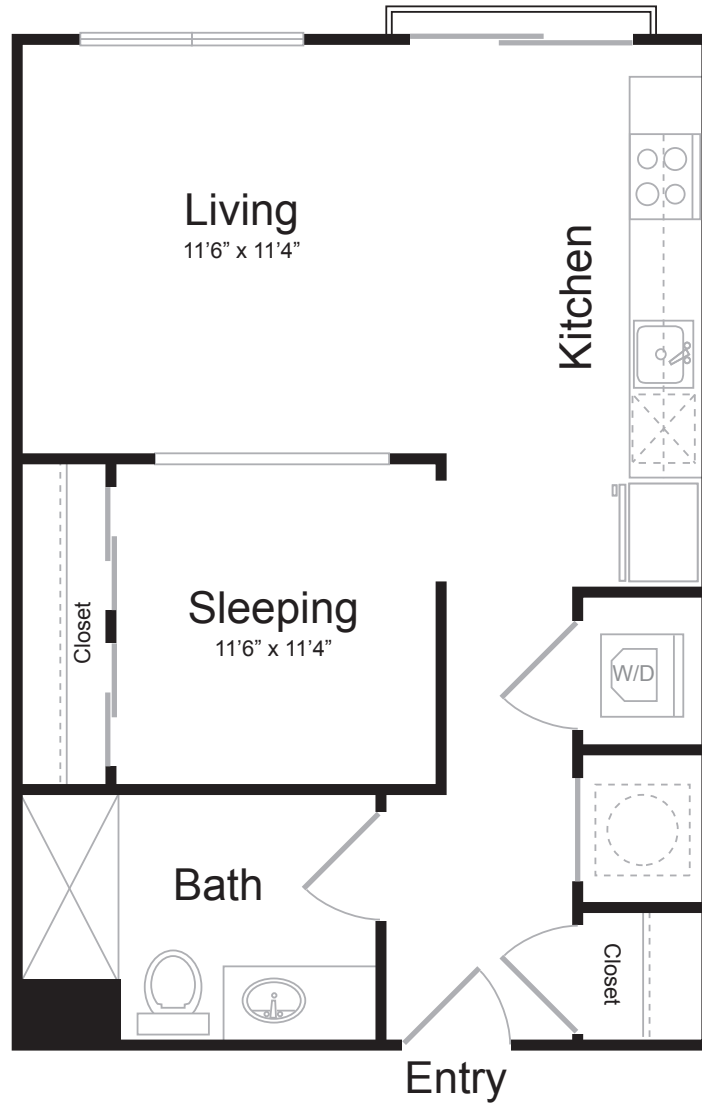

S8

STUDIO / 1 BATH

519

SQ. FT.

 BREWERS BLOCK	3234 Liberty Ave. Pittsburgh, PA 15201
	www.brewersblockpgh.com

* Pricing and availability are subject to change. Rent is based on monthly frequency. Additional fees may apply, such as but not limited to package delivery, trash, water, amenities, etc.

** Floorplans are artist's rendering. All dimensions are approximate. Actual product and specifications may vary in dimension or detail. Not all features are available in every apartment. Please see a representative for details.