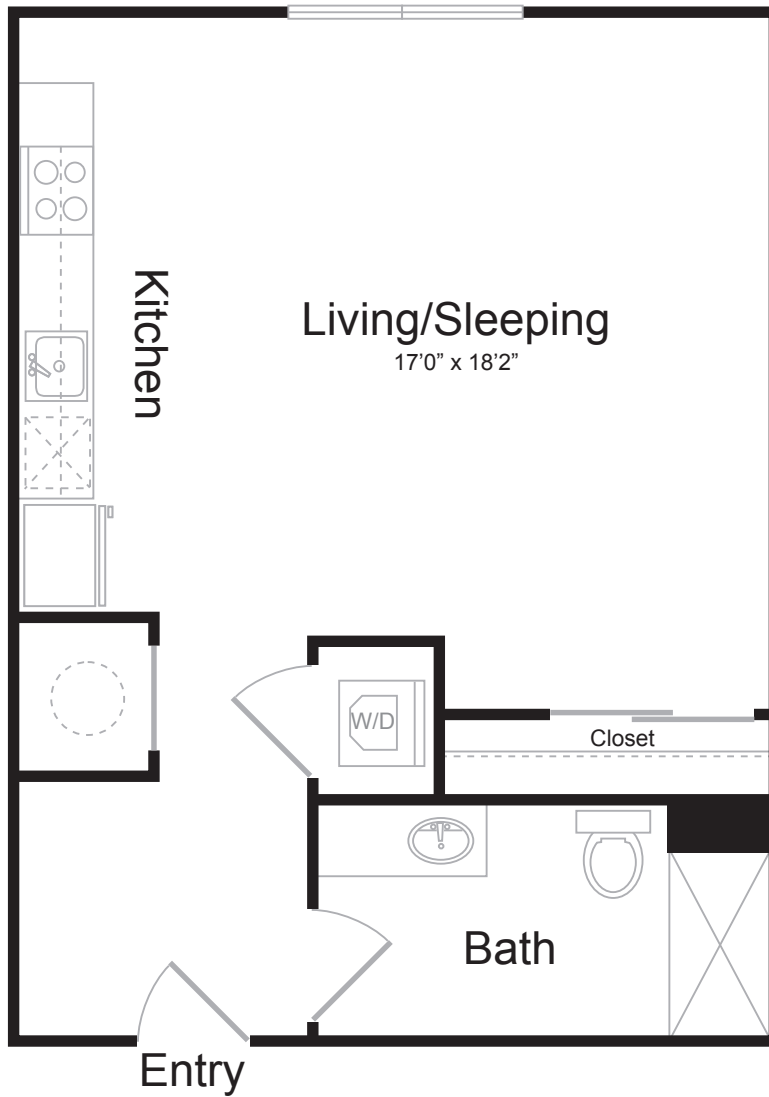

S9

STUDIO / 1 BATH

537

SQ. FT.

 <p>BREWERS BLOCK</p>	3234 Liberty Ave. Pittsburgh, PA 15201
	www.brewersblockpgh.com

* Pricing and availability are subject to change. Rent is based on monthly frequency. Additional fees may apply, such as but not limited to package delivery, trash, water, amenities, etc.

** Floorplans are artist's rendering. All dimensions are approximate. Actual product and specifications may vary in dimension or detail. Not all features are available in every apartment. Please see a representative for details.