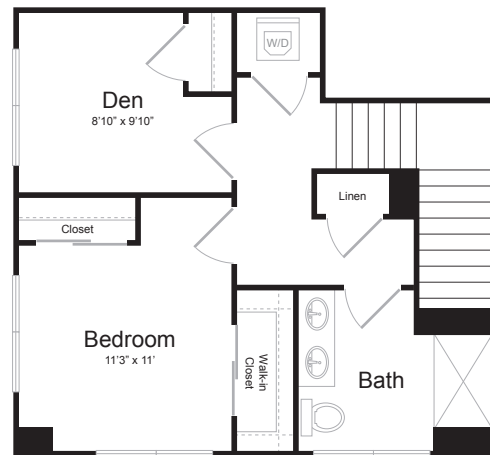

# T1

1 BED / 1 BATH / DEN

# 1186

SQ. FT.

	3234 Liberty Ave.   Pittsburgh, PA 15201
	<a href="http://www.brewersblockpgh.com">www.brewersblockpgh.com</a>

\* Pricing and availability are subject to change. Rent is based on monthly frequency. Additional fees may apply, such as but not limited to package delivery, trash, water, amenities, etc.

\*\* Floorplans are artist's rendering. All dimensions are approximate. Actual product and specifications may vary in dimension or detail. Not all features are available in every apartment. Please see a representative for details.